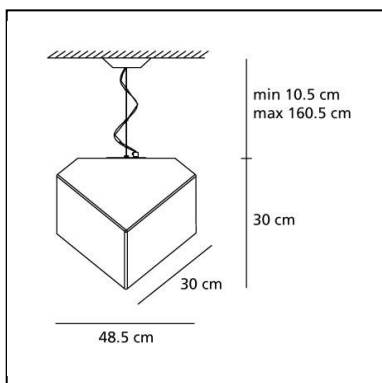

Edge 30 - Suspension

Alessandro Mendini

IP65   Dimmerable: 

LUMINAIRE

- Watt: **23W**
- Voltage: **220V-240V**
- Delivered lumens output: **1061lm**
- CCT: **4000K**
- Efficiency: **71%**
- Efficacy: **46.13lm/W**
- CRI: **0**

DESCRIPTION

With thermoplastic diffuser: whiteAbility to mount LED light source E27 (LED light source not included).

PRODUCT CODE: 1294010A

FEATURES

- Article Code: **1294010A**
- Colour: **White**
- Installation: **Suspension**
- Material: **Technopolymer**
- Series: **Design Collection**
- Environment: **Indoor**
- Area contract: **Hospitality, Residential**
- Emission: **Diffused**
- design by: **Alessandro Mendini**

DIMENSIONS

- Width: **cm 48.5**
- Height: **cm 30**
- Max Height from ceiling: **cm 160**
- Glow Wire Test: **750°C**

NOT INCLUDED SOURCES

- Category: **FLUO**
- Number: **1**
- Lbs: **Tc-tse**
- Watt: **23W**
- Socket: **E27**
- Color Rendering: **1b**
- Color temperature (K): **2700K**